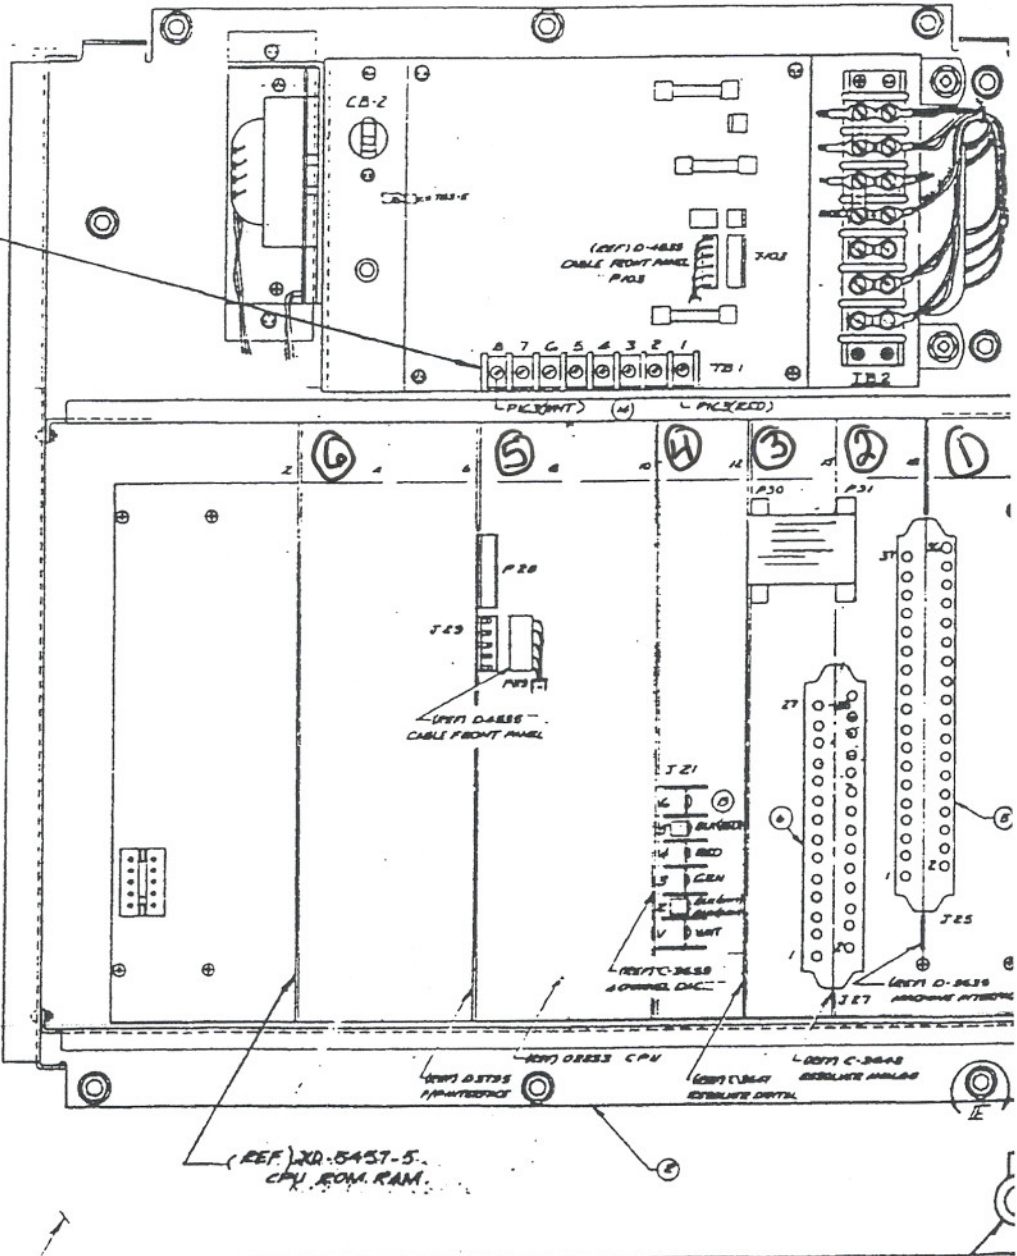

# MAGNETIC PANEL LINEAR AMPLIFIER

- TB1 - 1 — +24 vdc
- 2 — +18 vdc
- 3 — -18 vdc
- 4 — +8 vdc
- 5 — } 18 vac
- 6 — }
- 7 — GND
- 8 — GND

MAINTENANCE MANUAL

GND